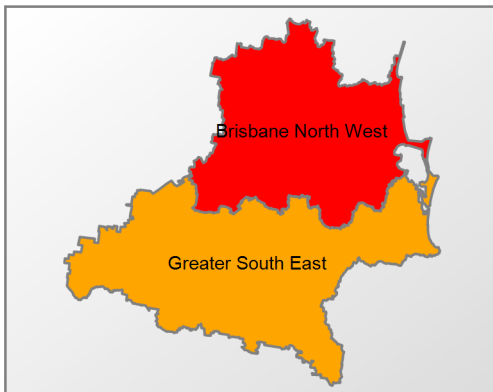

Telstra Fault Workload Heat Map

4/07/2013 8:15:34 AM

Brisbane Metro

Melbourne Metro

Sydney Metro

Mode
Normal
High
Peak
Extreme
Metro Maps

Melbourne CBD

Sydney City

Please note that this map should be used as a guide to current work volumes. Localised delays may be experienced due to weather factors on the day limiting completion of tasks and the movement of staff to assist in other regions.

A list of current Mass Service Disruption notifications can be viewed at <http://www.telstra.com.au/abouttelstra/commitments/mass-service-disruption/?red=/msd/>

REGION	STATE	DISTRICT	FSA	
SC Central	NSW	SC Central North	Central North	●
		SC Central South	Central South	●
		SC South Coast	Central South	●
		SC Sydney City	Sydney City	●
		SC Sydney North West	Sydney North	●
		SC Sydney North East	Sydney North East	●
		SC Sydney South East	Sydney South East	●
		SC Sydney South West	Sydney South West	●
SN Northern	NSW	SN Northern NSW	Northern NSW	●
	QLD	SN Brisbane North West	Brisbane North West	●
		SN Central West	Central West Queensland	●
		SN Greater South East	Greater South East	●
		SN Remote	North West Queensland	●
		SN North	North West Queensland	●
SS Southern	NSW	SS Riverina Snowy	Riverina Snowy	●
	TAS	SS Tasmania	Tasmania	●
	VIC	SS Melbourne CBD	Melbourne CBD	●
		SS North West	Melbourne North West	●
		SS South East	Melbourne South East	●
		SS North East	Victoria North East	●
		SS West	Victoria West	●
SW West	NT	SW Northern Territory	Northern Territory	●
	SA	SW Adelaide	Adelaide Metro	●
		SW Regional SA - Far West NSW	Regional SA & Far West NSW	●
	WA	SW Perth	Perth	●
		SW Regional WA North	Regional WA	●
		SW Regional WA South	Regional WA	●