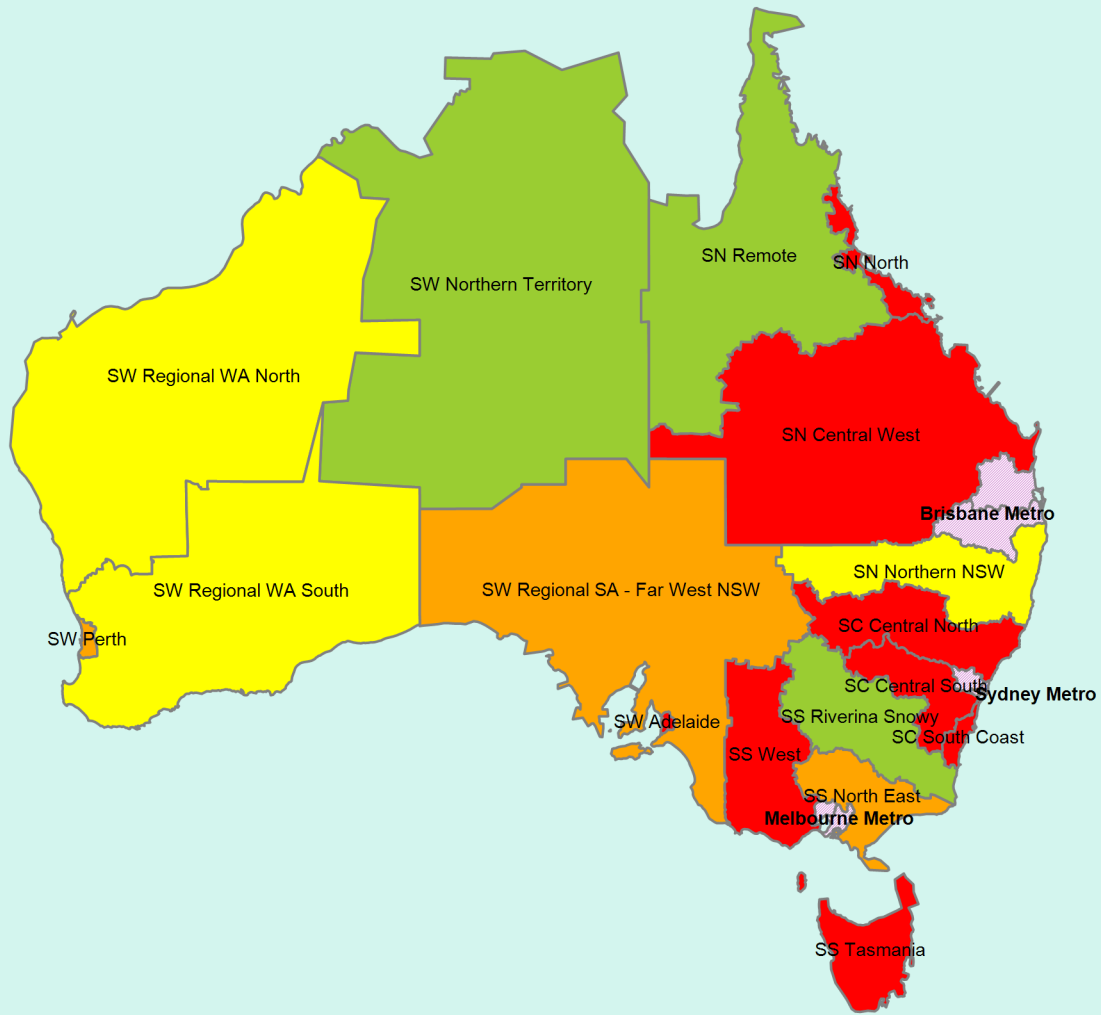

Telstra Fault Workload Heat Map

4/07/2013 8:15:34 AM

Brisbane Metro

Melbourne Metro

Sydney Metro

Mode
Normal
High
Peak
Extreme
Metro Maps

Melbourne CBD

Sydney City

Please note that this map should be used as a guide to current work volumes. Localised delays may be experienced due to weather factors on the day limiting completion of tasks and the movement of staff to assist in other regions.

A list of current Mass Service Disruption notifications can be viewed at <http://www.telstra.com.au/abouttelstra/commitments/mass-service-disruption/?red=/msd/>

REGION	STATE	DISTRICT	FSA	
SC Central	NSW	SC Central North	Central North	●
		SC Central South	Central South	●
		SC South Coast	Central South	●
		SC Sydney City	Sydney City	●
		SC Sydney North West	Sydney North	●
		SC Sydney North East	Sydney North East	●
		SC Sydney South East	Sydney South East	●
		SC Sydney South West	Sydney South West	●
SN Northern	NSW	SN Northern NSW	Northern NSW	●
	QLD	SN Brisbane North West	Brisbane North West	●
		SN Central West	Central West Queensland	●
		SN Greater South East	Greater South East	●
		SN Remote	North West Queensland	●
		SN North	North West Queensland	●
SS Southern	NSW	SS Riverina Snowy	Riverina Snowy	●
	TAS	SS Tasmania	Tasmania	●
	VIC	SS Melbourne CBD	Melbourne CBD	●
		SS North West	Melbourne North West	●
		SS South East	Melbourne South East	●
		SS North East	Victoria North East	●
		SS West	Victoria West	●
SW West	NT	SW Northern Territory	Northern Territory	●
	SA	SW Adelaide	Adelaide Metro	●
		SW Regional SA - Far West NSW	Regional SA & Far West NSW	●
	WA	SW Perth	Perth	●
		SW Regional WA North	Regional WA	●
		SW Regional WA South	Regional WA	●