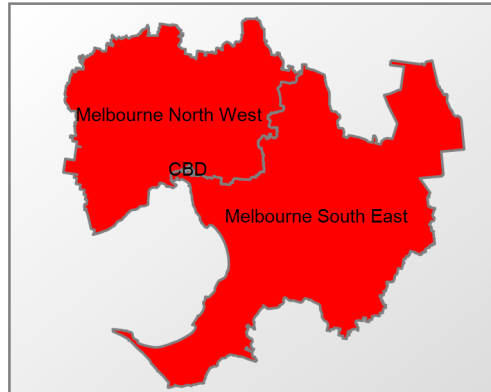

Telstra Fault Workload Heat Map

4/07/2013 8:15:34 AM

Brisbane Metro

Melbourne Metro

Sydney Metro

Mode
Normal
High
Peak
Extreme
Metro Maps

Melbourne CBD

Sydney City

Please note that this map should be used as a guide to current work volumes. Localised delays may be experienced due to weather factors on the day limiting completion of tasks and the movement of staff to assist in other regions.

A list of current Mass Service Disruption notifications can be viewed at <http://www.telstra.com.au/abouttelstra/commitments/mass-service-disruption/?red=/msd/>

REGION	STATE	DISTRICT	FSA	
SC Central	NSW	SC Central North	Central North	●
		SC Central South	Central South	●
		SC South Coast	Central South	●
		SC Sydney City	Sydney City	●
		SC Sydney North West	Sydney North	●
		SC Sydney North East	Sydney North East	●
		SC Sydney South East	Sydney South East	●
		SC Sydney South West	Sydney South West	●
SN Northern	NSW	SN Northern NSW	Northern NSW	●
	QLD	SN Brisbane North West	Brisbane North West	●
		SN Central West	Central West Queensland	●
		SN Greater South East	Greater South East	●
		SN Remote	North West Queensland	●
		SN North	North West Queensland	●
SS Southern	NSW	SS Riverina Snowy	Riverina Snowy	●
	TAS	SS Tasmania	Tasmania	●
	VIC	SS Melbourne CBD	Melbourne CBD	●
		SS North West	Melbourne North West	●
		SS South East	Melbourne South East	●
		SS North East	Victoria North East	●
		SS West	Victoria West	●
SW West	NT	SW Northern Territory	Northern Territory	●
	SA	SW Adelaide	Adelaide Metro	●
		SW Regional SA - Far West NSW	Regional SA & Far West NSW	●
	WA	SW Perth	Perth	●
		SW Regional WA North	Regional WA	●
		SW Regional WA South	Regional WA	●